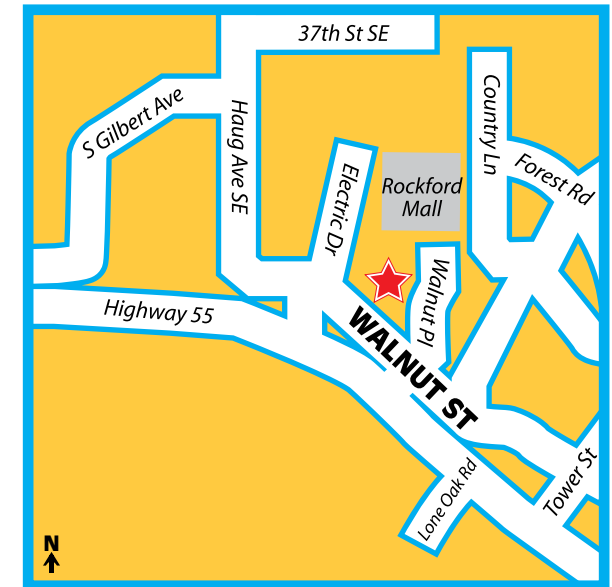

STOPS

- #1** MN Hwy 23 & Greenwood Cir 9:46 a.m.
Cold Spring
 - #2** 40 2nd St S 10:12 a.m.
Waite Park
 - #3** 2530 Division St 10:22 a.m.
St. Cloud
 - #4** 216 W 7th St 10:57 a.m.
Monticello
 - #5** 1008 Highway 55 E 11:15 a.m.
Buffalo
 - #6** 8900 Walnut St 11:30 a.m.
Rockford
 - #7** 4445 State Hwy 55 11:40 a.m.
Loretto
 - #8** State Hwy 55 & Co Rd 24 11:55 a.m.
Plymouth
- Arrives at Mystic Lake Casino 12:20 p.m.
Departs Casino at 5 p.m.

CASINO • HOTEL

Owned and Operated by the Shakopee Mdewakanton Sioux Community

FREE BUS RIDES - ROUTE #8D

Cold Spring • Waite Park • St. Cloud • Monticello
Buffalo • Rockford • Loretto • Plymouth

STOP #1

Cold Spring
Park-n-Ride Lot

STOP #2

Waite Park
Kmart

STOP #3

St. Cloud
Byerly's NE Corner

STOP #4

Monticello
Cub Foods

STOP #5

Buffalo
Cub Foods

STOP #6

Rockford
Rockford Mall

*Maps are representative only.