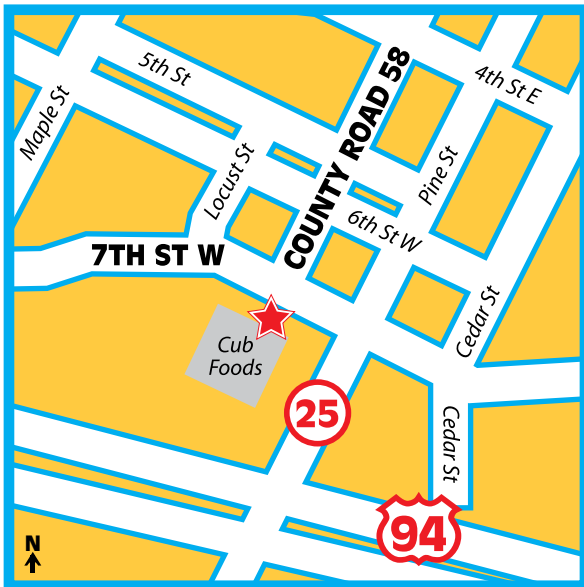

STOPS

- #1** MN Hwy 23 & Greenwood Cir 9:46 a.m.
Cold Spring
 - #2** 40 2nd St S 10:12 a.m.
Waite Park
 - #3** 2530 Division St 10:22 a.m.
St. Cloud
 - #4** 216 W 7th St 10:57 a.m.
Monticello
 - #5** 1008 Highway 55 E 11:15 a.m.
Buffalo
 - #6** 8900 Walnut St 11:30 a.m.
Rockford
 - #7** 4445 State Hwy 55 11:40 a.m.
Loretto
 - #8** State Hwy 55 & Co Rd 24 11:55 a.m.
Plymouth
- Arrives at Mystic Lake Casino 12:20 p.m.
Departs Casino at 5 p.m.

CASINO • HOTEL

Owned and Operated by the Shakopee Mdewakanton Sioux Community

FREE BUS RIDES - ROUTE #8D

Cold Spring • Waite Park • St. Cloud • Monticello
Buffalo • Rockford • Loretto • Plymouth

STOP #1

Cold Spring
Park-n-Ride Lot

STOP #2

Waite Park
Kmart

STOP #3

St. Cloud
Byerly's NE Corner

STOP #4

Monticello
Cub Foods

STOP #5

Buffalo
Cub Foods

STOP #6

Rockford
Rockford Mall

*Maps are representative only.