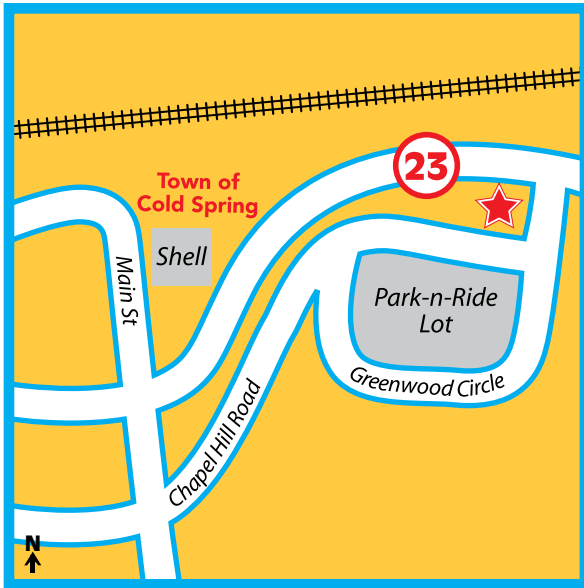

STOPS

- #1** MN Hwy 23 & Greenwood Cir 9:46 a.m.
Cold Spring
 - #2** 40 2nd St S 10:12 a.m.
Waite Park
 - #3** 2530 Division St 10:22 a.m.
St. Cloud
 - #4** 216 W 7th St 10:57 a.m.
Monticello
 - #5** 1008 Highway 55 E 11:15 a.m.
Buffalo
 - #6** 8900 Walnut St 11:30 a.m.
Rockford
 - #7** 4445 State Hwy 55 11:40 a.m.
Loretto
 - #8** State Hwy 55 & Co Rd 24 11:55 a.m.
Plymouth
- Arrives at Mystic Lake Casino 12:20 p.m.
Departs Casino at 5 p.m.

CASINO • HOTEL

Owned and Operated by the Shakopee Mdewakanton Sioux Community

FREE BUS RIDES - ROUTE #8D

Cold Spring • Waite Park • St. Cloud • Monticello
Buffalo • Rockford • Loretto • Plymouth

STOP #1

Cold Spring
Park-n-Ride Lot

STOP #2

Waite Park
Kmart

STOP #3

St. Cloud
Byerly's NE Corner

STOP #4

Monticello
Cub Foods

STOP #5

Buffalo
Cub Foods

STOP #6

Rockford
Rockford Mall

*Maps are representative only.