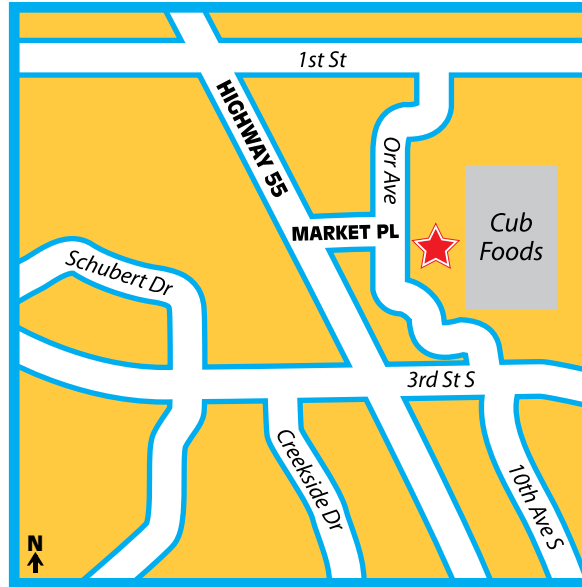

STOPS

- #1** MN Hwy 23 & Greenwood Cir 9:46 a.m.
Cold Spring
 - #2** 40 2nd St S 10:12 a.m.
Waite Park
 - #3** 2530 Division St 10:22 a.m.
St. Cloud
 - #4** 216 W 7th St 10:57 a.m.
Monticello
 - #5** 1008 Highway 55 E 11:15 a.m.
Buffalo
 - #6** 8900 Walnut St 11:30 a.m.
Rockford
 - #7** 4445 State Hwy 55 11:40 a.m.
Loretto
 - #8** State Hwy 55 & Co Rd 24 11:55 a.m.
Plymouth
- Arrives at Mystic Lake Casino 12:20 p.m.
Departs Casino at 5 p.m.

CASINO • HOTEL

Owned and Operated by the Shakopee Mdewakanton Sioux Community

FREE BUS RIDES - ROUTE #8D

Cold Spring • Waite Park • St. Cloud • Monticello
Buffalo • Rockford • Loretto • Plymouth

STOP #1

Cold Spring
Park-n-Ride Lot

STOP #2

Waite Park
Kmart

STOP #3

St. Cloud
Byerly's NE Corner

STOP #4

Monticello
Cub Foods

STOP #5

Buffalo
Cub Foods

STOP #6

Rockford
Rockford Mall

*Maps are representative only.