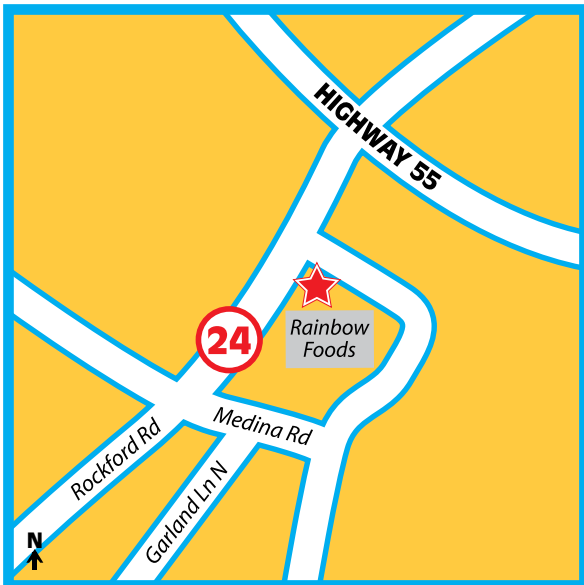

STOP #7

Loretto
Big Woods Saloon

STOP #8

Plymouth Station
Rainbow Foods Parking Lot

Cold Spring • Waite Park
St. Cloud • Monticello • Buffalo
Rockford • Loretto • Plymouth

ROUTE #8D

Matinee St. Cloud
Thursdays

STOPS

- #1** MN Hwy 23 & Greenwood Cir 9:46 a.m.
Cold Spring
 - #2** 40 2nd St S 10:12 a.m.
Waite Park
 - #3** 2530 Division St 10:22 a.m.
St. Cloud
 - #4** 216 W 7th St 10:57 a.m.
Monticello
 - #5** 1008 Highway 55 E 11:15 a.m.
Buffalo
 - #6** 8900 Walnut St 11:30 a.m.
Rockford
 - #7** 4445 State Hwy 55 11:40 a.m.
Loretto
 - #8** State Hwy 55 & Co Rd 24 11:55 a.m.
Plymouth
- Arrives at Mystic Lake Casino 12:20 p.m.
Departs Casino at 5 p.m.

STOP #2

Waite Park
Kmart

STOP #3

St. Cloud
Byerly's NE Corner

STOP #4

Monticello
Cub Foods

STOP #5

Buffalo
Cub Foods

STOP #6

Rockford
Rockford Mall

*Maps are representative only.