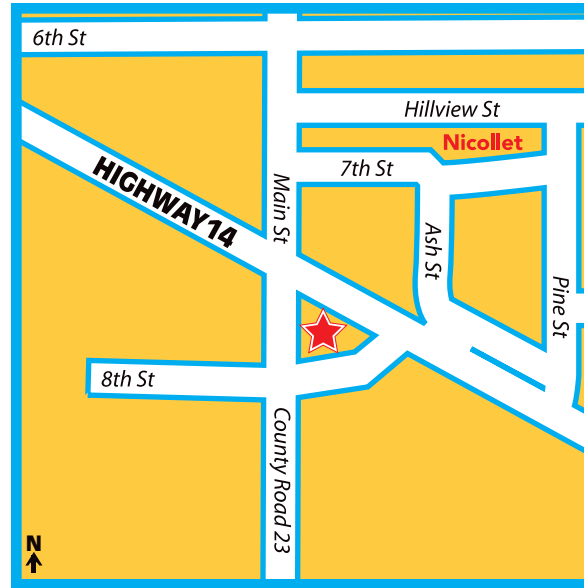

STOP #2

Nicollet
Budget Mart