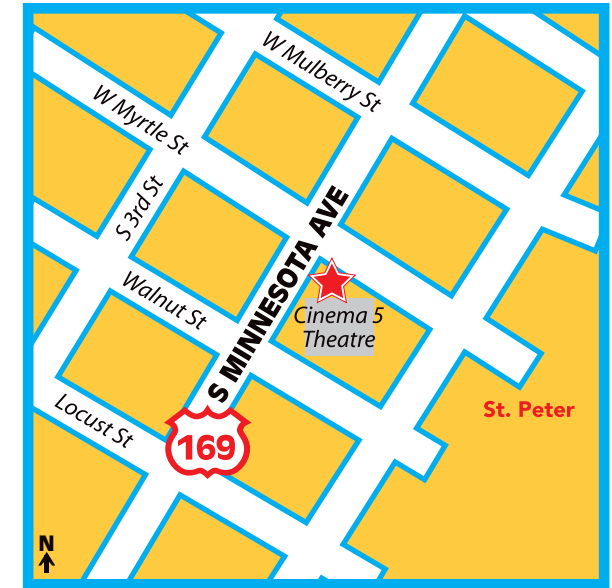

STOP #3

St. Peter
Cine 5 Theatre