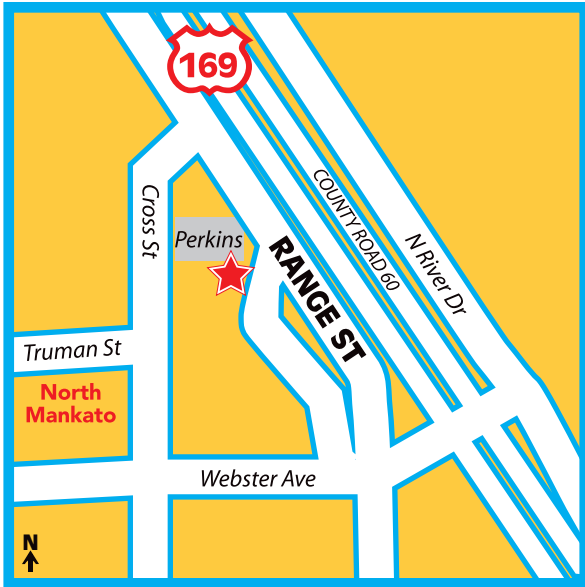

ROUTE #8B

Evening Mankato
Mondays

STOPS

- | | |
|---|-----------|
| #1 1123 Range St
North Mankato | 5:10 p.m. |
| #2 621 S Minnesota Ave
St. Peter | 5:30 p.m. |
| #3 S Main St and Bridge St
Le Sueur | 5:45 p.m. |
| #4 301 S Meridian St
Belle Plaine | 6:05 p.m. |
| Arrives at Mystic Lake Casino | 6:30 p.m. |

PRINT SCHEDULES AT

mysticlake.com

**FREE RIDES! JUST CALL
1-888-8FREERIDE**

(837-3374)

CASINO • HOTEL

FREE BUS RIDES ■ ROUTE #8B

North Mankato • St. Peter
Le Sueur • Belle Plaine

STOP #1

North Mankato
Perkins Restaurant

STOP #2

St. Peter
Cine 5 Theatre

STOP #3

Le Sueur
Valleygreen Square Mall

STOP #4

Belle Plaine
Huber's Super Valu

*Maps are representative only.