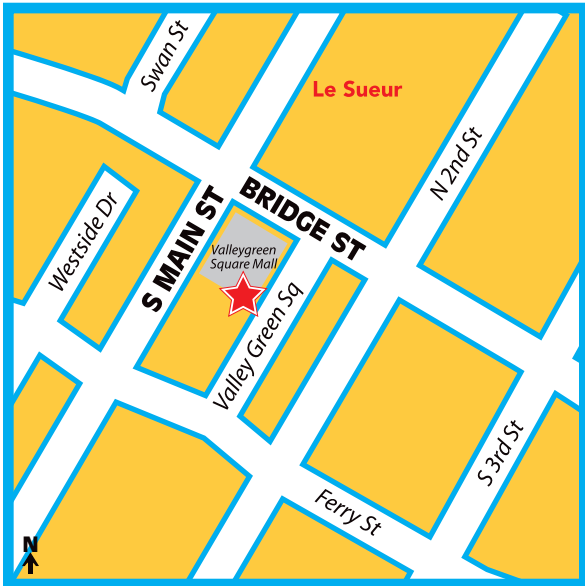

ROUTE #8B

Evening Mankato
Mondays

STOPS

- | | |
|---|-----------|
| #1 1123 Range St
North Mankato | 5:10 p.m. |
| #2 621 S Minnesota Ave
St. Peter | 5:30 p.m. |
| #3 S Main St and Bridge St
Le Sueur | 5:45 p.m. |
| #4 301 S Meridian St
Belle Plaine | 6:05 p.m. |
| Arrives at Mystic Lake Casino | 6:30 p.m. |

PRINT SCHEDULES AT

mysticlake.com

**FREE RIDES! JUST CALL
1-888-8FREERIDE**

(837-3374)

CASINO • HOTEL

FREE BUS RIDES ■ ROUTE #8B

North Mankato • St. Peter
Le Sueur • Belle Plaine

STOP #1

North Mankato
Perkins Restaurant

STOP #2

St. Peter
Cine 5 Theatre

STOP #3

Le Sueur
Valleygreen Square Mall

STOP #4

Belle Plaine
Huber's Super Valu

*Maps are representative only.