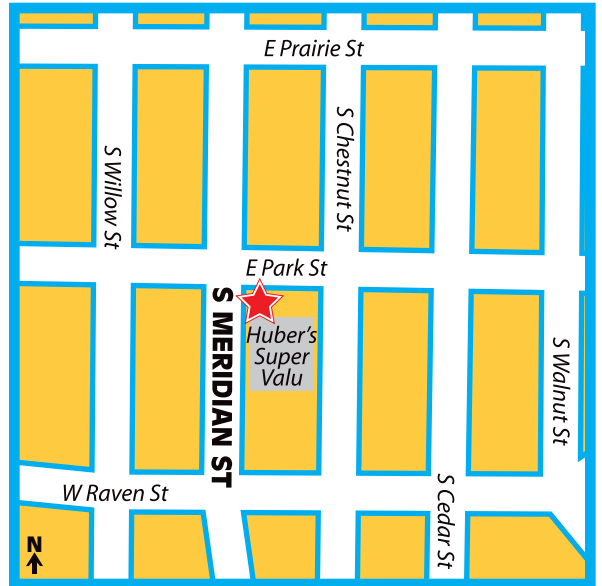

ROUTE #8B

Evening Mankato
Mondays

STOPS

- | | |
|---|-----------|
| #1 1123 Range St
North Mankato | 5:10 p.m. |
| #2 621 S Minnesota Ave
St. Peter | 5:30 p.m. |
| #3 S Main St and Bridge St
Le Sueur | 5:45 p.m. |
| #4 301 S Meridian St
Belle Plaine | 6:05 p.m. |
| Arrives at Mystic Lake Casino | 6:30 p.m. |

North Mankato
Perkins Restaurant

STOP #2

St. Peter
Cine 5 Theatre

STOP #3

Le Sueur
Valleygreen Square Mall

STOP #4

Belle Plaine
Huber's Super Valu

*Maps are representative only.