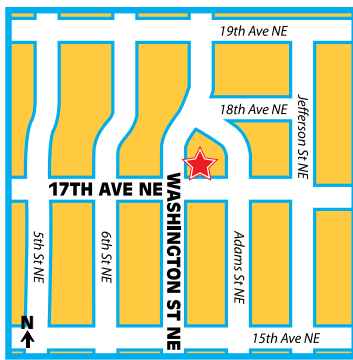

**STOP #7**  
 Minneapolis  
 High-Rise -  
 South Entrance

**STOP #8**  
 Minneapolis  
 SW Corner

**STOP #9**  
 Minneapolis  
 SW Corner

**STOP #10**  
 Minneapolis  
 SW Corner

Please arrive 10 minutes prior to scheduled departure time.

## STOP #2

Fridley  
The Home Depot - East Side Lot

## STOP #5

Minneapolis  
NW Corner

## STOP #6

Minneapolis  
NW Corner

\*Maps are representative only.