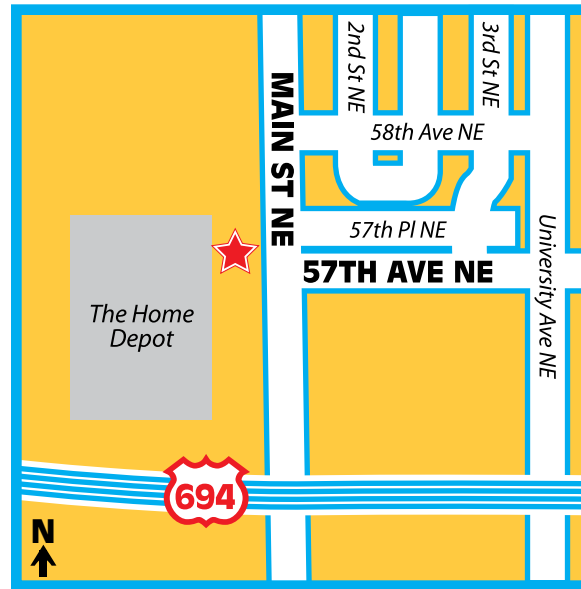

# FREE BUS RIDES - ROUTE #5

Spring Lake Park • Fridley • Columbia Heights  
Minneapolis

## STOP #1

Spring Lake Park  
Northcourt Commons

## STOP #2

Fridley  
The Home Depot - East Side Lot

## STOP #5

Minneapolis  
NW Corner