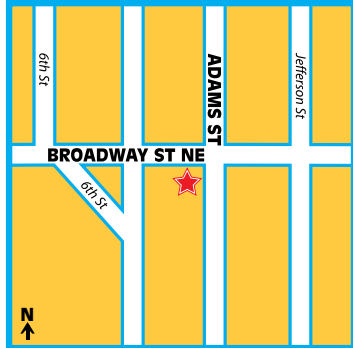

**STOP #7**  
 Minneapolis  
 High-Rise -  
 South Entrance

**STOP #8**  
 Minneapolis  
 SW Corner

**STOP #9**  
 Minneapolis  
 SW Corner

**STOP #10**  
 Minneapolis  
 SW Corner

Please arrive 10 minutes prior to scheduled departure time.

## STOP #2

Fridley  
The Home Depot - East Side Lot

## STOP #5

Minneapolis  
NW Corner

## STOP #6

Minneapolis  
NW Corner

\*Maps are representative only.