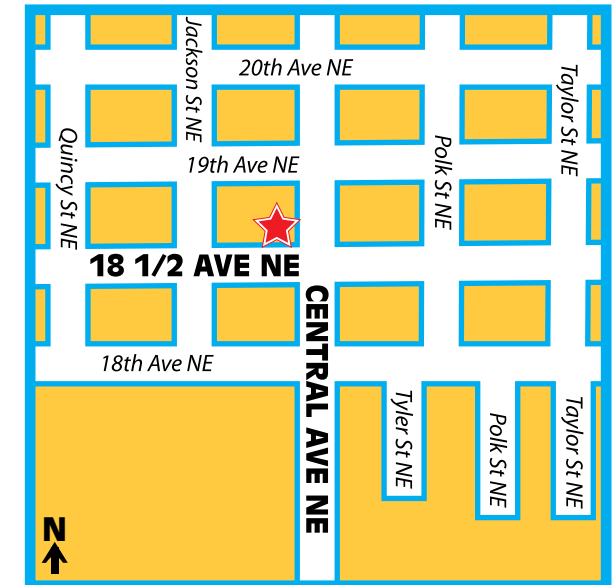

STOP #6

Minneapolis
NW Corner

*Maps are representative only.