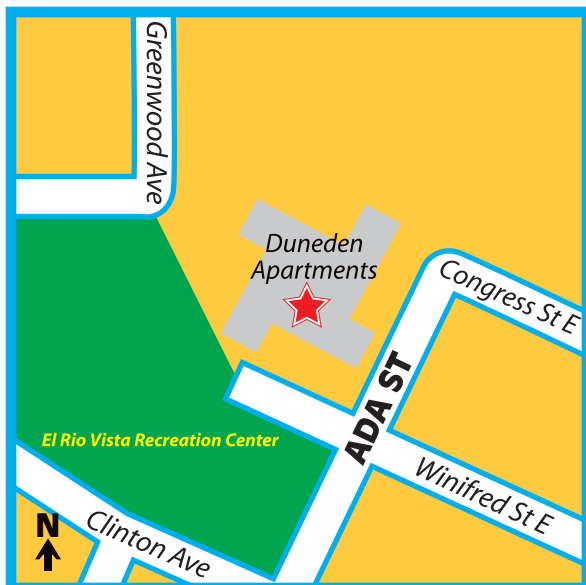

Schedules subject to change without notice.

PRINT SCHEDULES AT

mysticlake.com

Maplewood • St. Paul
South St. Paul • West St. Paul
Bloomington

ROUTE #4

STOPS

	Matinee Departs	Evening Departs
#1 McKnight Rd N & Larpenteur Ave E Maplewood	10:45 a.m.	4:34 p.m.
#2 1000 Edgerton St St. Paul	11:00 a.m.	4:49 p.m.
#3 Arcade St & Wells St St. Paul	11:03 a.m.	4:53 p.m.
#4 7th Pl E & Minnesota St St. Paul	11:13 a.m.	5:04 p.m.
#5 469 Ada St St. Paul	11:20 a.m.	5:12 p.m.
#6 Southview Blvd & 13th Ave S South St. Paul	11:29 a.m.	5:22 p.m.
#7 2021 S Robert St West St. Paul	11:35 a.m.	5:29 p.m.
#8 Dodd Rd & Hwy 110 West St. Paul	11:40 a.m.	5:35 p.m.
#9 Mall of America Bloomington	12:00 p.m.	5:57 p.m.
Arrives at Mystic Lake Casino	12:30 p.m.	6:30 p.m.

FREE RIDES! JUST CALL

1-888-8FREERIDE

(837-3374)

Mystic LAKE

CASINO • HOTEL

Owned and Operated by the Shakopee Mdewakanton Sioux Community

FREE BUS RIDES - ROUTE #4

Maplewood • St. Paul • South St. Paul • West St. Paul
Bloomington

STOP #1

Maplewood
NW Corner

STOP #2

St. Paul
Edgerton High Rise - Main Entrance

STOP #3

St. Paul
Across from Rainbow Foods

STOP #4

St. Paul
Town Square

STOP #5

St. Paul
Duneden Apartments

STOP #6

South St. Paul
Snyders Drug Store

*Maps are representative only.