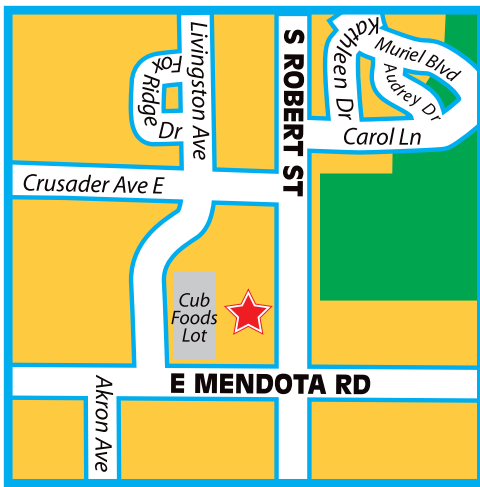

STOP #7
West St. Paul
Cub Foods Lot
Center Driveway

STOP #8
West St. Paul
McDonald's until
road construction
is complete

STOP #9
Bloomington
Charter Bus
Entrance at
North Mall
Entrance
between
Nordstrom's
and Sears

Schedules subject to change without notice.

PRINT SCHEDULES AT

mysticlake.com

Maplewood • St. Paul
South St. Paul • West St. Paul
Bloomington

ROUTE #4

STOPS

	Matinee Departs	Evening Departs
#1 McKnight Rd N & Larpenteur Ave E Maplewood	10:45 a.m.	4:34 p.m.
#2 1000 Edgerton St St. Paul	11:00 a.m.	4:49 p.m.
#3 Arcade St & Wells St St. Paul	11:03 a.m.	4:53 p.m.
#4 7th Pl E & Minnesota St St. Paul	11:13 a.m.	5:04 p.m.
#5 469 Ada St St. Paul	11:20 a.m.	5:12 p.m.
#6 Southview Blvd & 13th Ave S South St. Paul	11:29 a.m.	5:22 p.m.
#7 2021 S Robert St West St. Paul	11:35 a.m.	5:29 p.m.
#8 Dodd Rd & Hwy 110 West St. Paul	11:40 a.m.	5:35 p.m.
#9 Mall of America Bloomington	12:00 p.m.	5:57 p.m.
Arrives at Mystic Lake Casino	12:30 p.m.	6:30 p.m.

STOP #1

Maplewood
NW Corner

STOP #2

St. Paul
Edgerton High Rise - Main Entrance

STOP #3

St. Paul
Across from Rainbow Foods

STOP #4

St. Paul
Town Square

STOP #5

St. Paul
Duneden Apartments

STOP #6

South St. Paul
Snyders Drug Store

*Maps are representative only.