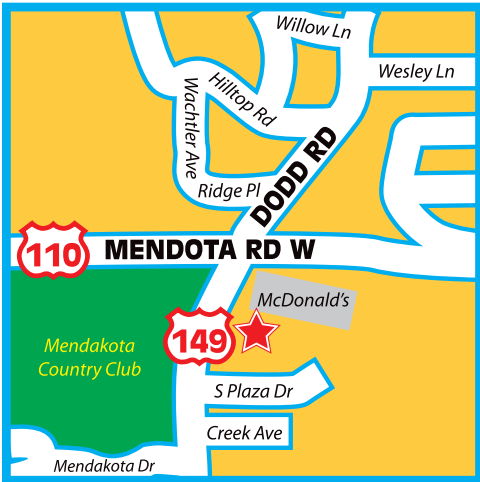

STOP #7
West St. Paul
Cub Foods Lot
Center Driveway

STOP #8
West St. Paul
McDonald's until
road construction
is complete

STOP #9
Bloomington
Charter Bus
Entrance at
North Mall
Entrance
between
Nordstrom's
and Sears

Schedules subject to change without notice.

PRINT SCHEDULES AT

mysticlake.com

Maplewood • St. Paul
South St. Paul • West St. Paul
Bloomington

ROUTE #4

STOPS

	Matinee Departs	Evening Departs
#1 McKnight Rd N & Larpenteur Ave E Maplewood	10:45 a.m.	4:34 p.m.
#2 1000 Edgerton St St. Paul	11:00 a.m.	4:49 p.m.
#3 Arcade St & Wells St St. Paul	11:03 a.m.	4:53 p.m.
#4 7th Pl E & Minnesota St St. Paul	11:13 a.m.	5:04 p.m.
#5 469 Ada St St. Paul	11:20 a.m.	5:12 p.m.
#6 Southview Blvd & 13th Ave S South St. Paul	11:29 a.m.	5:22 p.m.
#7 2021 S Robert St West St. Paul	11:35 a.m.	5:29 p.m.
#8 Dodd Rd & Hwy 110 West St. Paul	11:40 a.m.	5:35 p.m.
#9 Mall of America Bloomington	12:00 p.m.	5:57 p.m.
Arrives at Mystic Lake Casino	12:30 p.m.	6:30 p.m.

STOP #1

Maplewood
NW Corner

STOP #2

St. Paul
Edgerton High Rise - Main Entrance

STOP #3

St. Paul
Across from Rainbow Foods

STOP #4

St. Paul
Town Square

STOP #5

St. Paul
Duneden Apartments

STOP #6

South St. Paul
Snyders Drug Store

*Maps are representative only.