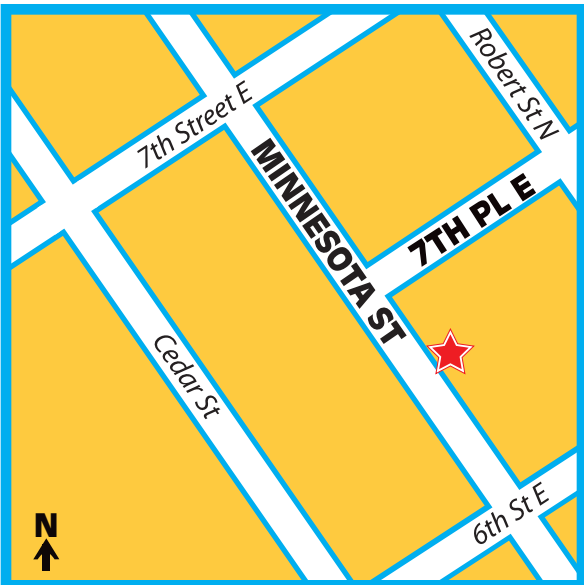

Schedules subject to change without notice.

PRINT SCHEDULES AT

mysticlake.com

Maplewood • St. Paul
South St. Paul • West St. Paul
Bloomington

ROUTE #4

STOPS

	Matinee Departs	Evening Departs
#1 McKnight Rd N & Larpenteur Ave E Maplewood	10:45 a.m.	4:34 p.m.
#2 1000 Edgerton St St. Paul	11:00 a.m.	4:49 p.m.
#3 Arcade St & Wells St St. Paul	11:03 a.m.	4:53 p.m.
#4 7th Pl E & Minnesota St St. Paul	11:13 a.m.	5:04 p.m.
#5 469 Ada St St. Paul	11:20 a.m.	5:12 p.m.
#6 Southview Blvd & 13th Ave S South St. Paul	11:29 a.m.	5:22 p.m.
#7 2021 S Robert St West St. Paul	11:35 a.m.	5:29 p.m.
#8 Dodd Rd & Hwy 110 West St. Paul	11:40 a.m.	5:35 p.m.
#9 Mall of America Bloomington	12:00 p.m.	5:57 p.m.
Arrives at Mystic Lake Casino	12:30 p.m.	6:30 p.m.

FREE RIDES! JUST CALL

1-888-8FREERIDE

(837-3374)

Mystic LAKE

CASINO • HOTEL

Owned and Operated by the Shakopee Mdewakanton Sioux Community

FREE BUS RIDES - ROUTE #4

Maplewood • St. Paul • South St. Paul • West St. Paul
Bloomington

STOP #1

Maplewood
NW Corner

STOP #2

St. Paul
Edgerton High Rise - Main Entrance

STOP #3

St. Paul
Across from Rainbow Foods

STOP #4

St. Paul
Town Square

STOP #5

St. Paul
Duneden Apartments

STOP #6

South St. Paul
Snyders Drug Store

*Maps are representative only.