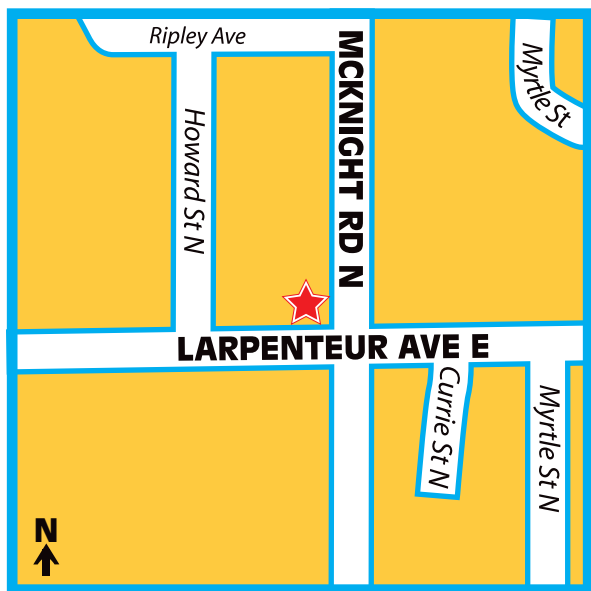

Schedules subject to change without notice.

PRINT SCHEDULES AT

mysticlake.com

Maplewood • St. Paul
South St. Paul • West St. Paul
Bloomington

ROUTE #4

STOPS

	Matinee Departs	Evening Departs
#1 McKnight Rd N & Larpenteur Ave E Maplewood	10:45 a.m.	4:34 p.m.
#2 1000 Edgerton St St. Paul	11:00 a.m.	4:49 p.m.
#3 Arcade St & Wells St St. Paul	11:03 a.m.	4:53 p.m.
#4 7th Pl E & Minnesota St St. Paul	11:13 a.m.	5:04 p.m.
#5 469 Ada St St. Paul	11:20 a.m.	5:12 p.m.
#6 Southview Blvd & 13th Ave S South St. Paul	11:29 a.m.	5:22 p.m.
#7 2021 S Robert St West St. Paul	11:35 a.m.	5:29 p.m.
#8 Dodd Rd & Hwy 110 West St. Paul	11:40 a.m.	5:35 p.m.
#9 Mall of America Bloomington	12:00 p.m.	5:57 p.m.
Arrives at Mystic Lake Casino	12:30 p.m.	6:30 p.m.

FREE RIDES! JUST CALL

1-888-8FREERIDE

(837-3374)

Mystic LAKE

CASINO • HOTEL

Owned and Operated by the Shakopee Mdewakanton Sioux Community

FREE BUS RIDES - ROUTE #4

Maplewood • St. Paul • South St. Paul • West St. Paul
Bloomington

STOP #1

Maplewood
NW Corner

STOP #2

St. Paul
Edgerton High Rise - Main Entrance

STOP #3

St. Paul
Across from Rainbow Foods

STOP #4

St. Paul
Town Square

STOP #5

St. Paul
Duneden Apartments

STOP #6

South St. Paul
Snyders Drug Store

*Maps are representative only.