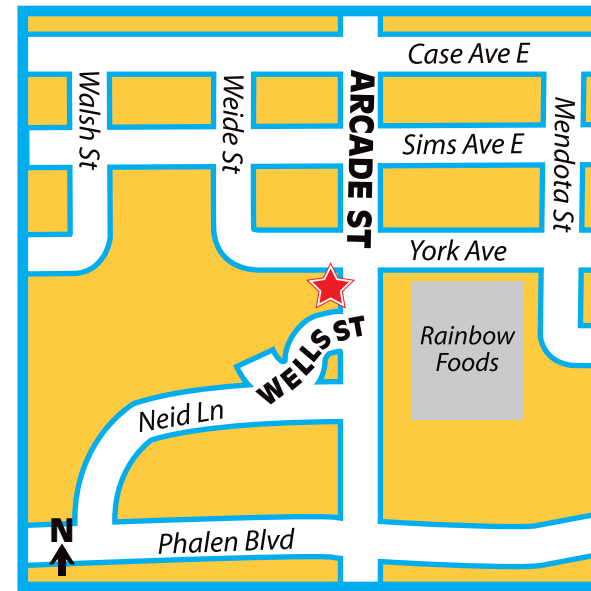

Schedules subject to change without notice.

PRINT SCHEDULES AT

mysticlake.com

Maplewood • St. Paul
South St. Paul • West St. Paul
Bloomington

ROUTE #4

STOPS

	Matinee Departs	Evening Departs
#1 McKnight Rd N & Larpenteur Ave E Maplewood	10:45 a.m.	4:34 p.m.
#2 1000 Edgerton St St. Paul	11:00 a.m.	4:49 p.m.
#3 Arcade St & Wells St St. Paul	11:03 a.m.	4:53 p.m.
#4 7th Pl E & Minnesota St St. Paul	11:13 a.m.	5:04 p.m.
#5 469 Ada St St. Paul	11:20 a.m.	5:12 p.m.
#6 Southview Blvd & 13th Ave S South St. Paul	11:29 a.m.	5:22 p.m.
#7 2021 S Robert St West St. Paul	11:35 a.m.	5:29 p.m.
#8 Dodd Rd & Hwy 110 West St. Paul	11:40 a.m.	5:35 p.m.
#9 Mall of America Bloomington	12:00 p.m.	5:57 p.m.
Arrives at Mystic Lake Casino	12:30 p.m.	6:30 p.m.

FREE RIDES! JUST CALL

1-888-8FREERIDE

(837-3374)

Mystic LAKE

CASINO • HOTEL

Owned and Operated by the Shakopee Mdewakanton Sioux Community

FREE BUS RIDES - ROUTE #4

Maplewood • St. Paul • South St. Paul • West St. Paul
Bloomington

STOP #1

Maplewood
NW Corner

STOP #2

St. Paul
Edgerton High Rise - Main Entrance

STOP #3

St. Paul
Across from Rainbow Foods

STOP #4

St. Paul
Town Square

STOP #5

St. Paul
Duneden Apartments

STOP #6

South St. Paul
Snyders Drug Store

*Maps are representative only.