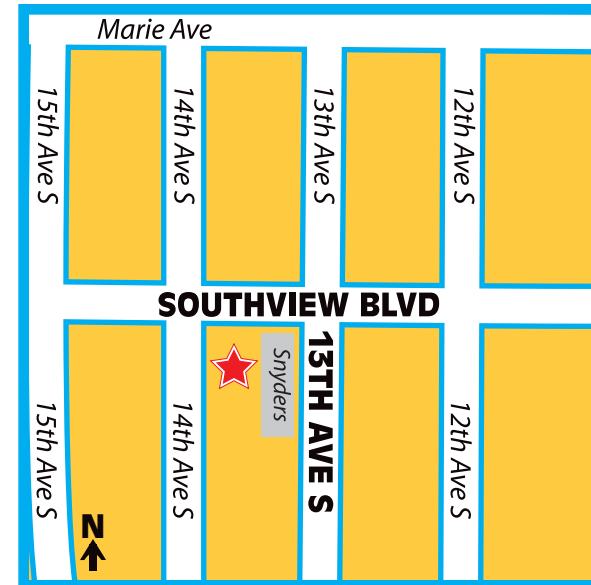

Schedules subject to change without notice.

PRINT SCHEDULES AT

mysticlake.com

Maplewood • St. Paul
South St. Paul • West St. Paul
Bloomington

ROUTE #4

STOPS

	Matinee Departs	Evening Departs
#1 McKnight Rd N & Larpenteur Ave E Maplewood	10:45 a.m.	4:34 p.m.
#2 1000 Edgerton St St. Paul	11:00 a.m.	4:49 p.m.
#3 Arcade St & Wells St St. Paul	11:03 a.m.	4:53 p.m.
#4 7th Pl E & Minnesota St St. Paul	11:13 a.m.	5:04 p.m.
#5 469 Ada St St. Paul	11:20 a.m.	5:12 p.m.
#6 Southview Blvd & 13th Ave S South St. Paul	11:29 a.m.	5:22 p.m.
#7 2021 S Robert St West St. Paul	11:35 a.m.	5:29 p.m.
#8 Dodd Rd & Hwy 110 West St. Paul	11:40 a.m.	5:35 p.m.
#9 Mall of America Bloomington	12:00 p.m.	5:57 p.m.
Arrives at Mystic Lake Casino	12:30 p.m.	6:30 p.m.

STOP #1

Maplewood
NW Corner

STOP #2

St. Paul
Edgerton High Rise - Main Entrance

STOP #3

St. Paul
Across from Rainbow Foods

STOP #4

St. Paul
Town Square

STOP #5

St. Paul
Duneden Apartments

STOP #6

South St. Paul
Snyders Drug Store

*Maps are representative only.