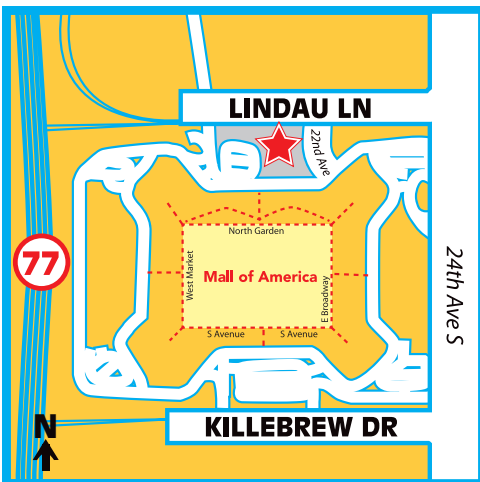

STOP #7
West St. Paul
Cub Foods Lot
Center Driveway

STOP #8
West St. Paul
McDonald's until
road construction
is complete

STOP #9
Bloomington
Charter Bus
Entrance at
North Mall
Entrance
between
Nordstrom's
and Sears

Schedules subject to change without notice.

PRINT SCHEDULES AT

mysticlake.com

Maplewood • St. Paul
South St. Paul • West St. Paul
Bloomington

ROUTE #4

STOPS

	Matinee Departs	Evening Departs
#1 McKnight Rd N & Larpenteur Ave E Maplewood	10:45 a.m.	4:34 p.m.
#2 1000 Edgerton St St. Paul	11:00 a.m.	4:49 p.m.
#3 Arcade St & Wells St St. Paul	11:03 a.m.	4:53 p.m.
#4 7th Pl E & Minnesota St St. Paul	11:13 a.m.	5:04 p.m.
#5 469 Ada St St. Paul	11:20 a.m.	5:12 p.m.
#6 Southview Blvd & 13th Ave S South St. Paul	11:29 a.m.	5:22 p.m.
#7 2021 S Robert St West St. Paul	11:35 a.m.	5:29 p.m.
#8 Dodd Rd & Hwy 110 West St. Paul	11:40 a.m.	5:35 p.m.
#9 Mall of America Bloomington	12:00 p.m.	5:57 p.m.
Arrives at Mystic Lake Casino	12:30 p.m.	6:30 p.m.

STOP #1

Maplewood
NW Corner

STOP #2

St. Paul
Edgerton High Rise - Main Entrance

STOP #3

St. Paul
Across from Rainbow Foods

STOP #4

St. Paul
Town Square

STOP #5

St. Paul
Duneden Apartments

STOP #6

South St. Paul
Snyders Drug Store

*Maps are representative only.