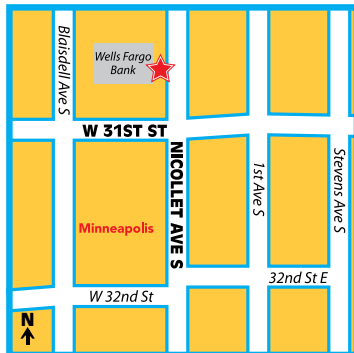

STOP #7
Minneapolis
NW Corner

STOP #8
Minneapolis
NW Corner

STOP #9
Minneapolis
Wells Fargo Bank

STOP #10
Minneapolis
Sons of Norway Bank Building
City Bus Stop

Shoreview • Roseville
Falcon Heights
Minneapolis

ROUTE #2

STOPS

		Matinee Departs	Evening Departs
#1	Hamline Ave N & Terrace Drive Shoreview	10:54 a.m.	4:49 p.m.
#2	County Rd B West & State Farm Rd Roseville	11:00 a.m.	4:56 p.m.
#3	Snelling Ave N & Crawford Ave Falcon Heights	11:06 a.m.	5:02 p.m.
#4	E Lake St & 36th Ave S Minneapolis	11:23 a.m.	5:19 p.m.
#5	E Lake St & 27th Ave S Minneapolis	11:28 a.m.	5:21 p.m.
#6	E Lake St & Cedar Ave Minneapolis	11:30 a.m.	5:23 p.m.
#7	E Lake St & Bloomington Ave S Minneapolis	11:32 a.m.	5:29 p.m.
#8	E Lake St & Chicago Ave Minneapolis	11:37 a.m.	5:35 p.m.
#9	W 31st St & Nicollet Ave S Minneapolis	11:42 a.m.	5:40 p.m.
#10	W Lake St & Humboldt Ave S Minneapolis	11:50 a.m.	5:48 p.m.
	Arrives at Mystic Lake Casino	12:20 p.m.	6:20 p.m.

FREE BUS RIDES - ROUTE #2

Shoreview • Roseville • Falcon Heights • Minneapolis

STOP #1

Shoreview
Rear Mall Entrance

STOP #2

Roseville
Near Perkins

STOP #3

Falcon Heights
North Side of Dino's Gyros

STOP #4

Minneapolis
NE Corner

STOP #5

Minneapolis
NE Corner

STOP #6

Minneapolis
NE Corner

*Maps are representative only.