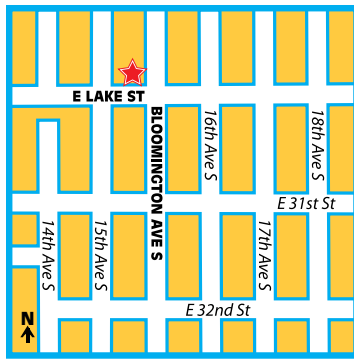

STOP #7
Minneapolis
NW Corner

STOP #8
Minneapolis
NW Corner

STOP #9
Minneapolis
Wells Fargo Bank

STOP #10
Minneapolis
Sons of Norway Bank Building
City Bus Stop

Shoreview • Roseville
Falcon Heights
Minneapolis

ROUTE #2

STOPS

		Matinee Departs	Evening Departs
#1	Hamline Ave N & Terrace Drive Shoreview	10:54 a.m.	4:49 p.m.
#2	County Rd B West & State Farm Rd Roseville	11:00 a.m.	4:56 p.m.
#3	Snelling Ave N & Crawford Ave Falcon Heights	11:06 a.m.	5:02 p.m.
#4	E Lake St & 36th Ave S Minneapolis	11:23 a.m.	5:19 p.m.
#5	E Lake St & 27th Ave S Minneapolis	11:28 a.m.	5:21 p.m.
#6	E Lake St & Cedar Ave Minneapolis	11:30 a.m.	5:23 p.m.
#7	E Lake St & Bloomington Ave S Minneapolis	11:32 a.m.	5:29 p.m.
#8	E Lake St & Chicago Ave Minneapolis	11:37 a.m.	5:35 p.m.
#9	W 31st St & Nicollet Ave S Minneapolis	11:42 a.m.	5:40 p.m.
#10	W Lake St & Humboldt Ave S Minneapolis	11:50 a.m.	5:48 p.m.
	Arrives at Mystic Lake Casino	12:20 p.m.	6:20 p.m.

FREE BUS RIDES - ROUTE #2

Shoreview • Roseville • Falcon Heights • Minneapolis

STOP #1

Shoreview
Rear Mall Entrance

STOP #2

Roseville
Near Perkins

STOP #3

Falcon Heights
North Side of Dino's Gyros

STOP #4

Minneapolis
NE Corner

STOP #5

Minneapolis
NE Corner

STOP #6

Minneapolis
NE Corner

*Maps are representative only.