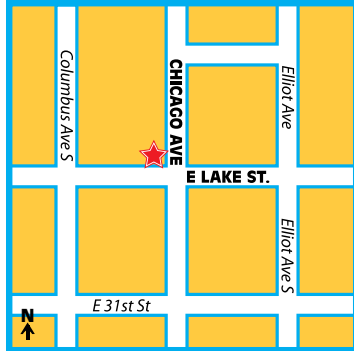

STOP #7
Minneapolis
NW Corner

STOP #8
Minneapolis
NW Corner

STOP #9
Minneapolis
Wells Fargo Bank

STOP #10
Minneapolis
Sons of Norway Bank Building
City Bus Stop

Shoreview • Roseville
Falcon Heights
Minneapolis

ROUTE #2

STOPS

		Matinee Departs	Evening Departs
#1	Hamline Ave N & Terrace Drive Shoreview	10:54 a.m.	4:49 p.m.
#2	County Rd B West & State Farm Rd Roseville	11:00 a.m.	4:56 p.m.
#3	Snelling Ave N & Crawford Ave Falcon Heights	11:06 a.m.	5:02 p.m.
#4	E Lake St & 36th Ave S Minneapolis	11:23 a.m.	5:19 p.m.
#5	E Lake St & 27th Ave S Minneapolis	11:28 a.m.	5:21 p.m.
#6	E Lake St & Cedar Ave Minneapolis	11:30 a.m.	5:23 p.m.
#7	E Lake St & Bloomington Ave S Minneapolis	11:32 a.m.	5:29 p.m.
#8	E Lake St & Chicago Ave Minneapolis	11:37 a.m.	5:35 p.m.
#9	W 31st St & Nicollet Ave S Minneapolis	11:42 a.m.	5:40 p.m.
#10	W Lake St & Humboldt Ave S Minneapolis	11:50 a.m.	5:48 p.m.
	Arrives at Mystic Lake Casino	12:20 p.m.	6:20 p.m.

FREE BUS RIDES - ROUTE #2

Shoreview • Roseville • Falcon Heights • Minneapolis

STOP #1

Shoreview
Rear Mall Entrance

STOP #2

Roseville
Near Perkins

STOP #3

Falcon Heights
North Side of Dino's Gyros

STOP #4

Minneapolis
NE Corner

STOP #5

Minneapolis
NE Corner

STOP #6

Minneapolis
NE Corner

*Maps are representative only.