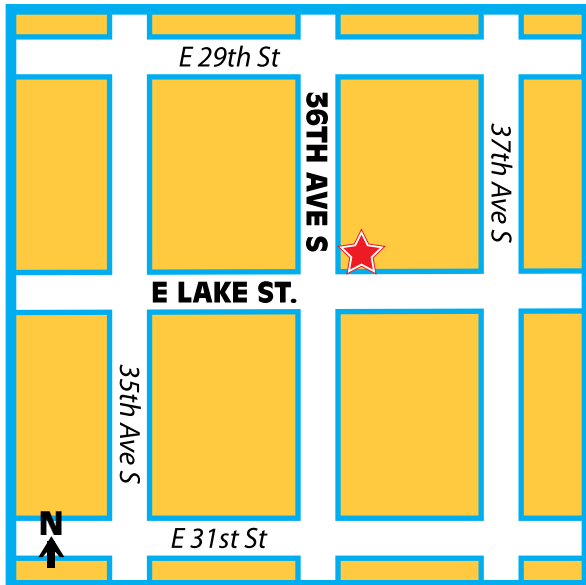

STOP #7
Minneapolis
NW Corner

STOP #8
Minneapolis
NW Corner

STOP #9
Minneapolis
Wells Fargo Bank

STOP #10
Minneapolis
Sons of Norway Bank Building
City Bus Stop

Shoreview • Roseville
Falcon Heights
Minneapolis

FREE BUS RIDES - ROUTE #2

Shoreview • Roseville • Falcon Heights • Minneapolis

STOP #1

Shoreview
Rear Mall Entrance

STOP #2

Roseville
Near Perkins

STOP #3

Falcon Heights
North Side of Dino's Gyros

STOP #4

Minneapolis
NE Corner

STOP #5

Minneapolis
NE Corner

STOP #6

Minneapolis
NE Corner

*Maps are representative only.