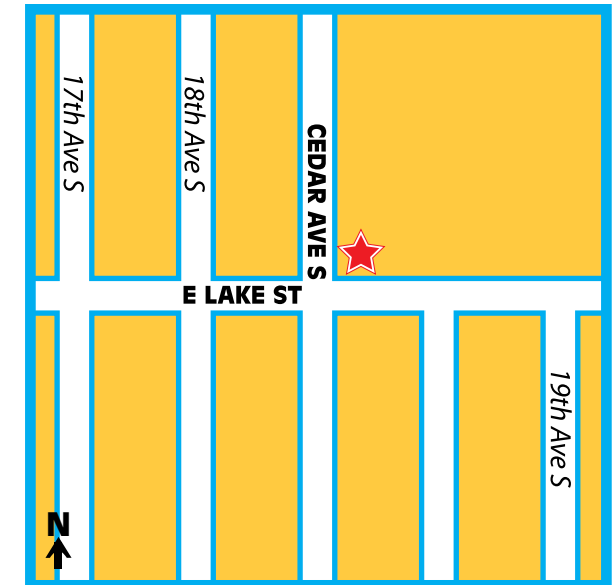

STOP #7
Minneapolis
NW Corner

STOP #8
Minneapolis
NW Corner

STOP #9
Minneapolis
Wells Fargo Bank

STOP #10
Minneapolis
Sons of Norway Bank Building
City Bus Stop

Shoreview • Roseville
Falcon Heights
Minneapolis

FREE BUS RIDES - ROUTE #2

Shoreview • Roseville • Falcon Heights • Minneapolis

STOP #1

Shoreview
Rear Mall Entrance

STOP #2

Roseville
Near Perkins

STOP #3

Falcon Heights
North Side of Dino's Gyros

STOP #4

Minneapolis
NE Corner

STOP #5

Minneapolis
NE Corner

STOP #6

Minneapolis
NE Corner

*Maps are representative only.