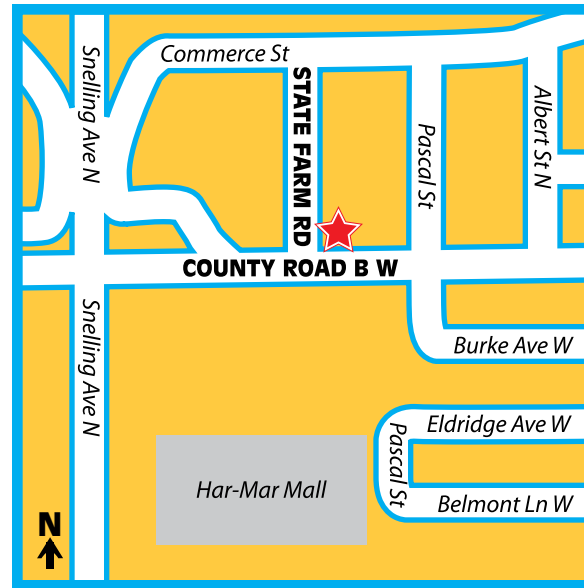

STOP #7
Minneapolis
NW Corner

STOP #8
Minneapolis
NW Corner

STOP #9
Minneapolis
Wells Fargo Bank

STOP #10
Minneapolis
Sons of Norway Bank Building
City Bus Stop

Shoreview • Roseville
Falcon Heights
Minneapolis

FREE BUS RIDES - ROUTE #2

Shoreview • Roseville • Falcon Heights • Minneapolis

STOP #1

Shoreview
Rear Mall Entrance

STOP #2

Roseville
Near Perkins

STOP #3

Falcon Heights
North Side of Dino's Gyros

STOP #4

Minneapolis
NE Corner

STOP #5

Minneapolis
NE Corner

STOP #6

Minneapolis
NE Corner

*Maps are representative only.