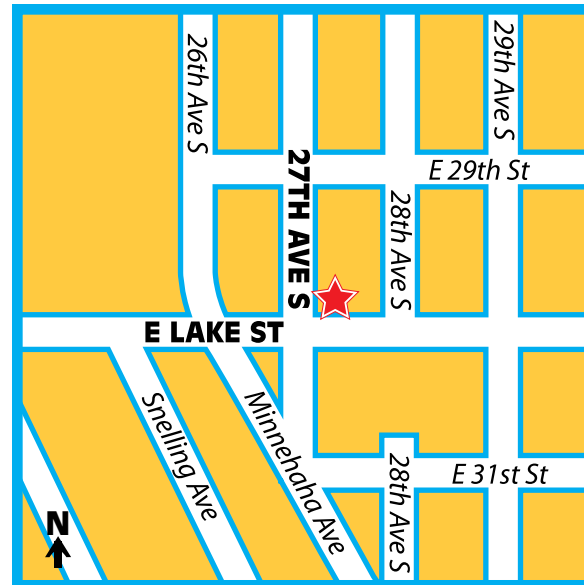

STOP #7
Minneapolis
NW Corner

STOP #8
Minneapolis
NW Corner

STOP #9
Minneapolis
Wells Fargo Bank

STOP #10
Minneapolis
Sons of Norway Bank Building
City Bus Stop

Shoreview • Roseville
Falcon Heights
Minneapolis

ROUTE #2

STOPS

		Matinee Departs	Evening Departs
#1	Hamline Ave N & Terrace Drive Shoreview	10:54 a.m.	4:49 p.m.
#2	County Rd B West & State Farm Rd Roseville	11:00 a.m.	4:56 p.m.
#3	Snelling Ave N & Crawford Ave Falcon Heights	11:06 a.m.	5:02 p.m.
#4	E Lake St & 36th Ave S Minneapolis	11:23 a.m.	5:19 p.m.
#5	E Lake St & 27th Ave S Minneapolis	11:28 a.m.	5:21 p.m.
#6	E Lake St & Cedar Ave Minneapolis	11:30 a.m.	5:23 p.m.
#7	E Lake St & Bloomington Ave S Minneapolis	11:32 a.m.	5:29 p.m.
#8	E Lake St & Chicago Ave Minneapolis	11:37 a.m.	5:35 p.m.
#9	W 31st St & Nicollet Ave S Minneapolis	11:42 a.m.	5:40 p.m.
#10	W Lake St & Humboldt Ave S Minneapolis	11:50 a.m.	5:48 p.m.
	Arrives at Mystic Lake Casino	12:20 p.m.	6:20 p.m.

FREE BUS RIDES - ROUTE #2

Shoreview • Roseville • Falcon Heights • Minneapolis

STOP #1

Shoreview
Rear Mall Entrance

STOP #2

Roseville
Near Perkins

STOP #3

Falcon Heights
North Side of Dino's Gyros

STOP #4

Minneapolis
NE Corner

STOP #5

Minneapolis
NE Corner

STOP #6

Minneapolis
NE Corner

*Maps are representative only.