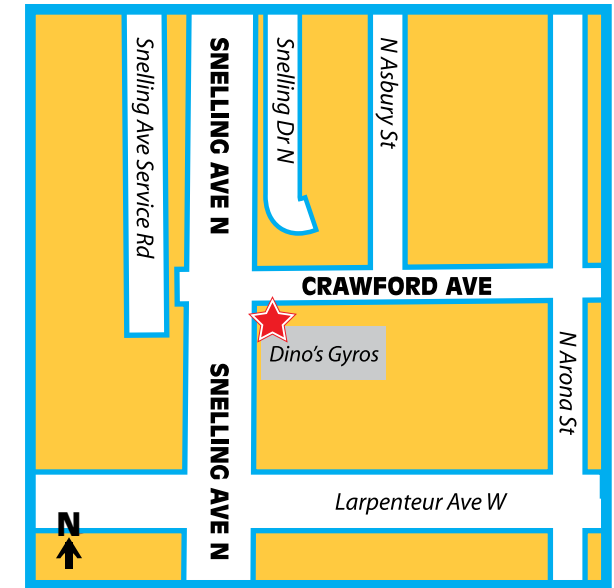

STOP #7
Minneapolis
NW Corner

STOP #8
Minneapolis
NW Corner

STOP #9
Minneapolis
Wells Fargo Bank

STOP #10
Minneapolis
Sons of Norway Bank Building
City Bus Stop

Shoreview • Roseville
Falcon Heights
Minneapolis

ROUTE #2

STOPS

		Matinee Departs	Evening Departs
#1	Hamline Ave N & Terrace Drive Shoreview	10:54 a.m.	4:49 p.m.
#2	County Rd B West & State Farm Rd Roseville	11:00 a.m.	4:56 p.m.
#3	Snelling Ave N & Crawford Ave Falcon Heights	11:06 a.m.	5:02 p.m.
#4	E Lake St & 36th Ave S Minneapolis	11:23 a.m.	5:19 p.m.
#5	E Lake St & 27th Ave S Minneapolis	11:28 a.m.	5:21 p.m.
#6	E Lake St & Cedar Ave Minneapolis	11:30 a.m.	5:23 p.m.
#7	E Lake St & Bloomington Ave S Minneapolis	11:32 a.m.	5:29 p.m.
#8	E Lake St & Chicago Ave Minneapolis	11:37 a.m.	5:35 p.m.
#9	W 31st St & Nicollet Ave S Minneapolis	11:42 a.m.	5:40 p.m.
#10	W Lake St & Humboldt Ave S Minneapolis	11:50 a.m.	5:48 p.m.
	Arrives at Mystic Lake Casino	12:20 p.m.	6:20 p.m.

FREE BUS RIDES - ROUTE #2

Shoreview • Roseville • Falcon Heights • Minneapolis

STOP #1

Shoreview
Rear Mall Entrance

STOP #2

Roseville
Near Perkins

STOP #3

Falcon Heights
North Side of Dino's Gyros

STOP #4

Minneapolis
NE Corner

STOP #5

Minneapolis
NE Corner

STOP #6

Minneapolis
NE Corner

*Maps are representative only.