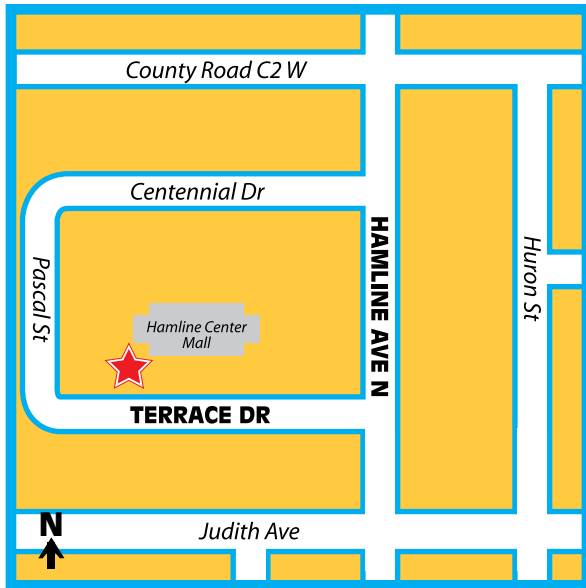

ROUTE #2

STOPS

		Matinee Departs	Evening Departs
#1	Hamline Ave N & Terrace Drive Shoreview	10:54 a.m.	4:49 p.m.
#2	County Rd B West & State Farm Rd Roseville	11:00 a.m.	4:56 p.m.
#3	Snelling Ave N & Crawford Ave Falcon Heights	11:06 a.m.	5:02 p.m.
#4	E Lake St & 36th Ave S Minneapolis	11:23 a.m.	5:19 p.m.
#5	E Lake St & 27th Ave S Minneapolis	11:28 a.m.	5:21 p.m.
#6	E Lake St & Cedar Ave Minneapolis	11:30 a.m.	5:23 p.m.
#7	E Lake St & Bloomington Ave S Minneapolis	11:32 a.m.	5:29 p.m.
#8	E Lake St & Chicago Ave Minneapolis	11:37 a.m.	5:35 p.m.
#9	W 31st St & Nicollet Ave S Minneapolis	11:42 a.m.	5:40 p.m.
#10	W Lake St & Humboldt Ave S Minneapolis	11:50 a.m.	5:48 p.m.
	Arrives at Mystic Lake Casino	12:20 p.m.	6:20 p.m.

Schedules subject to change without notice.

PRINT SCHEDULES AT
mysticlake.com

FREE RIDES! JUST CALL
1-888-8FREERIDE
(837-3374)

Mystic Lake

CASINO • HOTEL

Owned and Operated by the Shakopee Mdewakanton Sioux Community

FREE BUS RIDES - ROUTE #2

Shoreview • Roseville • Falcon Heights • Minneapolis

STOP #1

Shoreview
Rear Mall Entrance

STOP #2

Roseville
Near Perkins

STOP #3

Falcon Heights
North Side of Dino's Gyros

STOP #4

Minneapolis
NE Corner

STOP #5

Minneapolis
NE Corner

STOP #6

Minneapolis
NE Corner

*Maps are representative only.