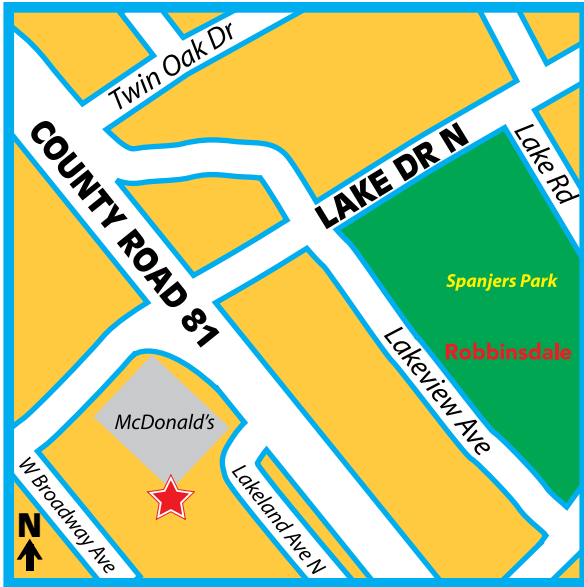

Busses will not depart prior to end of evening bingo session.

Schedules subject to change without notice.

PRINT SCHEDULES AT

mysticlake.com

ROUTE #1 STOPS

	Matinee Departs	Evening Departs
#1 City Rd 81 & 42nd Ave Robbinsdale	10:40 a.m.	4:51 p.m.
#2 42nd Ave N & Xylon Ave N New Hope	10:50 a.m.	5:00 p.m.
#3 Duluth St & Lilac Dr Golden Valley	11:00 a.m.	5:13 p.m.
#4 W 36th St & Hwy 100 St. Louis Park	11:10 a.m.	5:25 p.m.
#5 66th St & Vincent Ave S Richfield	11:20 a.m.	5:38 p.m.
#6 Lyndale Ave & 66th St Richfield	11:30 a.m.	5:43 p.m.
#7 2600 American Blvd W Bloomington	11:40 a.m.	5:56 p.m.
#8 84th St & Garfield Cir Bloomington	11:50 a.m.	6:05 p.m.
Arrives at Mystic Lake Casino	12:15 p.m.	6:30 p.m.

FREE RIDES! JUST CALL

1-888-8FREERIDE

(837-3374)

Mystic LAKE®

CASINO • HOTEL

FREE BUS RIDES - ROUTE #1

Robbinsdale • New Hope • Golden Valley
St. Louis Park • Richfield • Bloomington

STOP #1

Robbinsdale
South side of McDonald's

STOP #2

New Hope
Kmart - West Entrance - SW Corner of Building

STOP #3

Golden Valley
Frontage Road in front of Byerly's

STOP #4

St. Louis Park
East side of lot by Micro Center Sign

STOP #5

Richfield
SW Corner

STOP #6

Richfield
Lyndale Ave Shelter - NE Corner

*Maps are representative only.