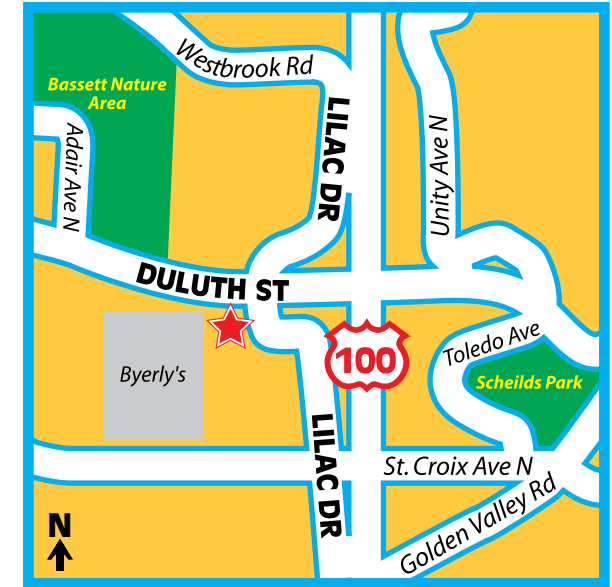

Busses will not depart prior to end of evening bingo session.

Schedules subject to change without notice.

PRINT SCHEDULES AT

mysticlake.com

ROUTE #1 STOPS

	Matinee Departs	Evening Departs
#1 City Rd 81 & 42nd Ave Robbinsdale	10:40 a.m.	4:51 p.m.
#2 42nd Ave N & Xylon Ave N New Hope	10:50 a.m.	5:00 p.m.
#3 Duluth St & Lilac Dr Golden Valley	11:00 a.m.	5:13 p.m.
#4 W 36th St & Hwy 100 St. Louis Park	11:10 a.m.	5:25 p.m.
#5 66th St & Vincent Ave S Richfield	11:20 a.m.	5:38 p.m.
#6 Lyndale Ave & 66th St Richfield	11:30 a.m.	5:43 p.m.
#7 2600 American Blvd W Bloomington	11:40 a.m.	5:56 p.m.
#8 84th St & Garfield Cir Bloomington	11:50 a.m.	6:05 p.m.
Arrives at Mystic Lake Casino	12:15 p.m.	6:30 p.m.

FREE RIDES! JUST CALL

1-888-8FREERIDE

(837-3374)

Mystic LAKE®

CASINO • HOTEL

FREE BUS RIDES - ROUTE #1

Robbinsdale • New Hope • Golden Valley
St. Louis Park • Richfield • Bloomington

STOP #1

Robbinsdale
South side of McDonald's

STOP #2

New Hope
Kmart - West Entrance - SW Corner of Building

STOP #3

Golden Valley
Frontage Road in front of Byerly's

STOP #4

St. Louis Park
East side of lot by Micro Center Sign

STOP #5

Richfield
SW Corner

STOP #6

Richfield
Lyndale Ave Shelter - NE Corner

*Maps are representative only.