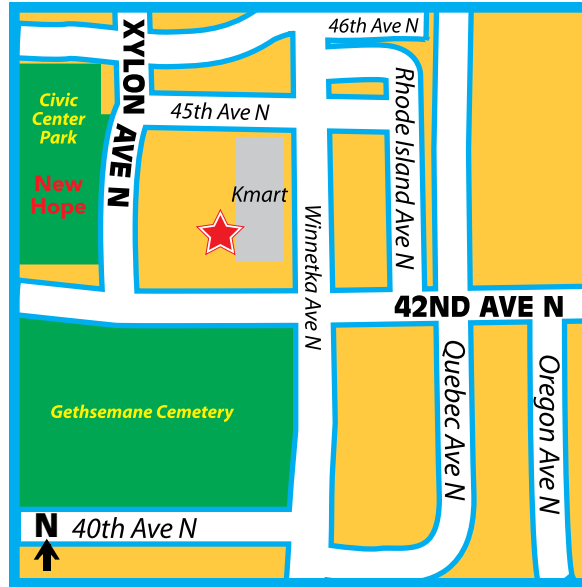

Busses will not depart prior to end of evening bingo session.

Schedules subject to change without notice.

PRINT SCHEDULES AT

mysticlake.com

ROUTE #1 STOPS

	Matinee Departs	Evening Departs
#1 City Rd 81 & 42nd Ave Robbinsdale	10:40 a.m.	4:51 p.m.
#2 42nd Ave N & Xylon Ave N New Hope	10:50 a.m.	5:00 p.m.
#3 Duluth St & Lilac Dr Golden Valley	11:00 a.m.	5:13 p.m.
#4 W 36th St & Hwy 100 St. Louis Park	11:10 a.m.	5:25 p.m.
#5 66th St & Vincent Ave S Richfield	11:20 a.m.	5:38 p.m.
#6 Lyndale Ave & 66th St Richfield	11:30 a.m.	5:43 p.m.
#7 2600 American Blvd W Bloomington	11:40 a.m.	5:56 p.m.
#8 84th St & Garfield Cir Bloomington	11:50 a.m.	6:05 p.m.
Arrives at Mystic Lake Casino	12:15 p.m.	6:30 p.m.

FREE RIDES! JUST CALL

1-888-8FREERIDE

(837-3374)

Mystic LAKE®

CASINO • HOTEL

FREE BUS RIDES - ROUTE #1

Robbinsdale • New Hope • Golden Valley
St. Louis Park • Richfield • Bloomington

STOP #1

Robbinsdale
South side of McDonald's

STOP #2

New Hope
Kmart - West Entrance - SW Corner of Building

STOP #3

Golden Valley
Frontage Road in front of Byerly's

STOP #4

St. Louis Park
East side of lot by Micro Center Sign

STOP #5

Richfield
SW Corner

STOP #6

Richfield
Lyndale Ave Shelter - NE Corner

*Maps are representative only.